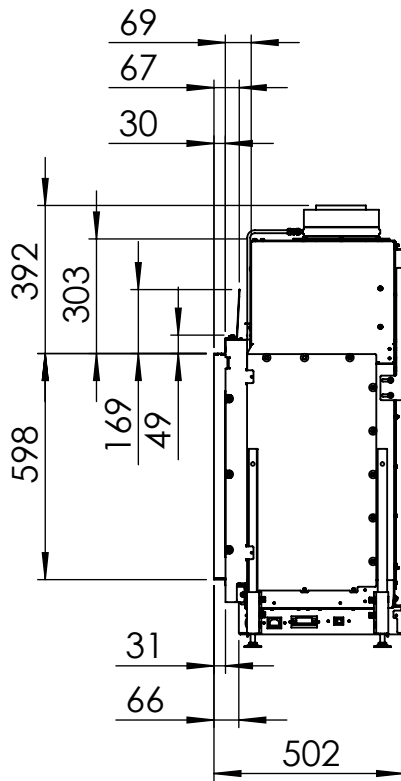

<b>Kalfire</b>	
4mm mounting trim A(mm)	768
8 mm mounting trim A(mm)	776

SECTION B-B  
SCALE 1 : 15