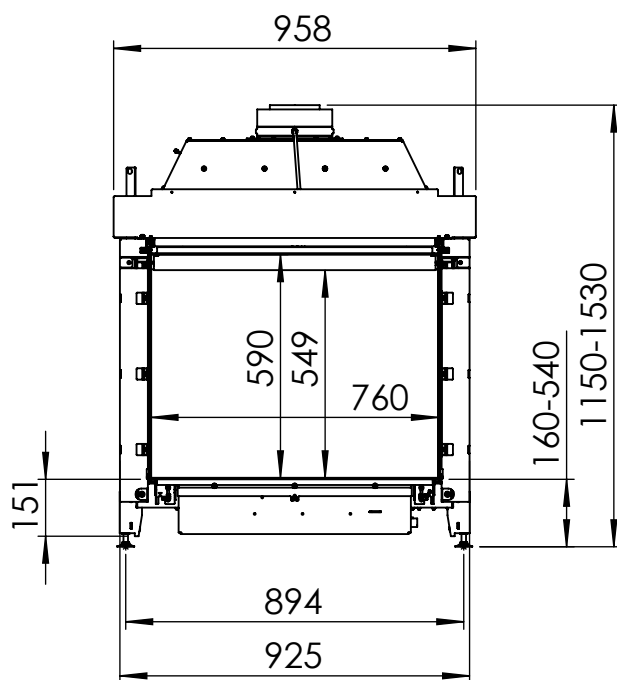

<b>Kalfire</b>	
4mm mounting trim A(mm)	768
8 mm mounting trim A(mm)	776

SECTION B-B  
SCALE 1 : 15