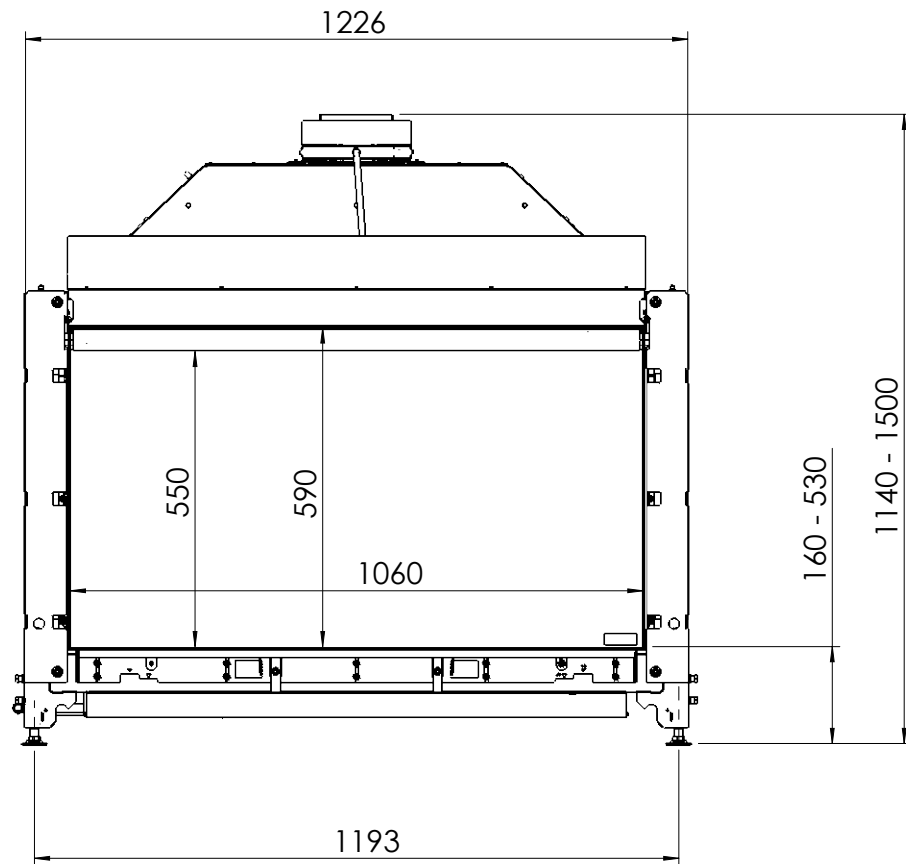

GP105-59F

Weight 145kg

GP105-59F

Weight 145kg

All dimensions in mm. Modifications under reserve.

21-7-2016 sheet 2 / 3

© All rights reserved. This drawing is sole property of Kal-fire. No part of this drawing may be reproduced, or published, in any form or in any way without prior written permission from Kal-fire.

GP105-59F

Weight 145kg