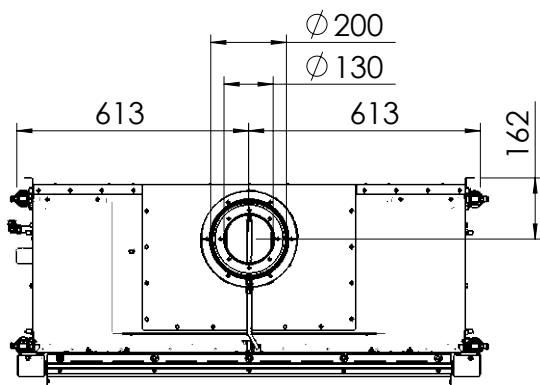

GP105-59F

Weight 145kg

GP105-59F

Weight 145kg

All dimensions in mm. Modifications under reserve.

21-7-2016 sheet 2 / 3

© All rights reserved. This drawing is sole property of Kal-fire. No part of this drawing may be reproduced, or published, in any form or in any way without prior written permission from Kal-fire.

GP105-59F

Weight 145kg