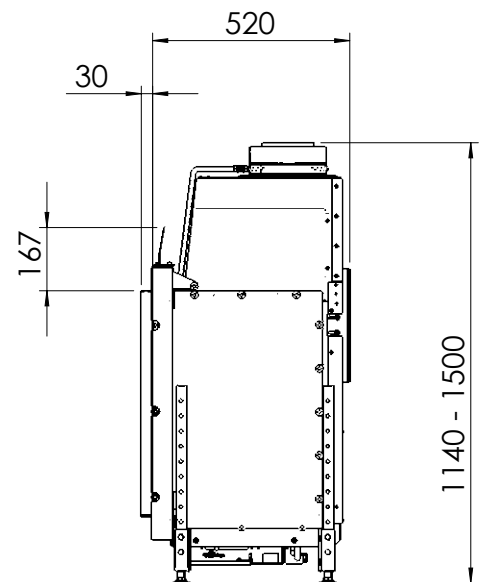

GP105-59F

Weight 145kg

GP105-59F

Weight 145kg

All dimensions in mm. Modifications under reserve.

21-7-2016 sheet 2 / 3

© All rights reserved. This drawing is sole property of Kal-fire. No part of this drawing may be reproduced, or published, in any form or in any way without prior written permission from Kal-fire.

GP105-59F

Weight 145kg