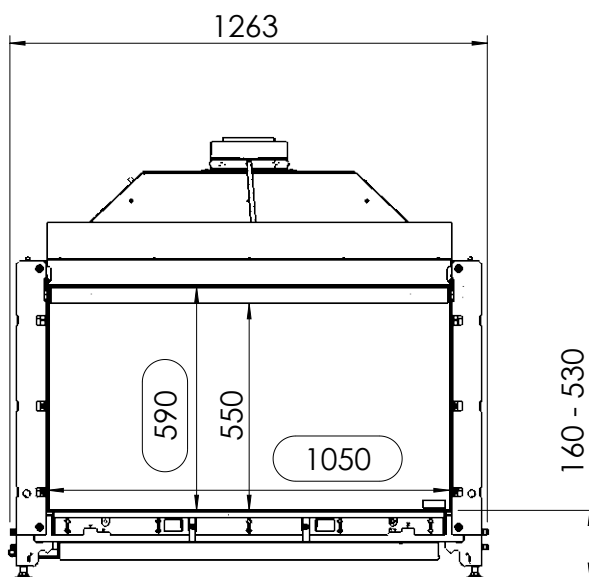

GP105-59F

Weight 145kg

GP105-59F

Weight 145kg

All dimensions in mm. Modifications under reserve.

21-7-2016 sheet 2 / 3

© All rights reserved. This drawing is sole property of Kal-fire. No part of this drawing may be reproduced, or published, in any form or in any way without prior written permission from Kal-fire.

GP105-59F

Weight 145kg