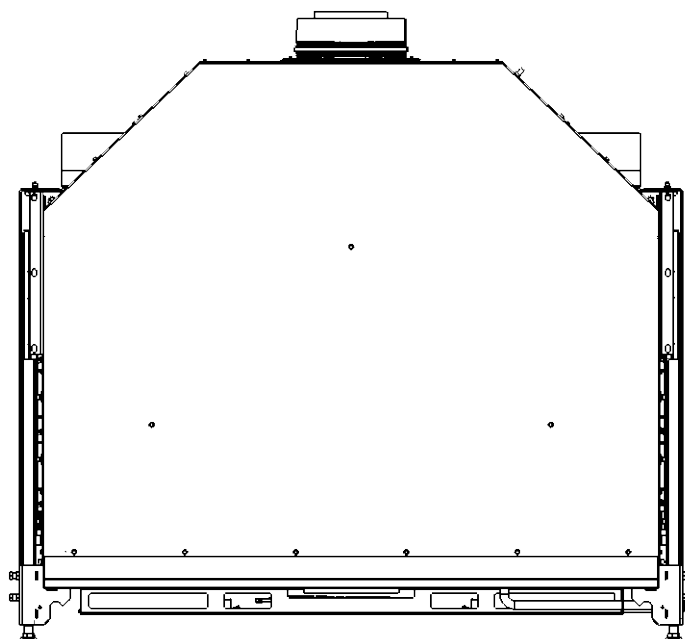

GP105-59F

Weight 145kg

GP105-59F

Weight 145kg

All dimensions in mm. Modifications under reserve.

21-7-2016 sheet 2 / 3

© All rights reserved. This drawing is sole property of Kal-fire. No part of this drawing may be reproduced, or published, in any form or in any way without prior written permission from Kal-fire.

GP105-59F

Weight 145kg