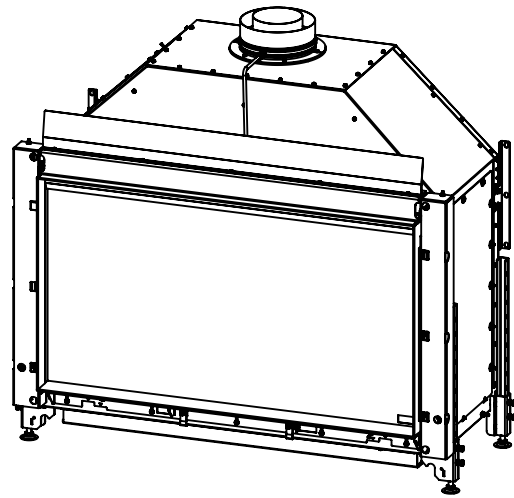

GP105-59F

Weight 145kg

GP105-59F

Weight 145kg

All dimensions in mm. Modifications under reserve.

21-7-2016 sheet 2 / 3

© All rights reserved. This drawing is sole property of Kal-fire. No part of this drawing may be reproduced, or published, in any form or in any way without prior written permission from Kal-fire.

GP105-59F

Weight 145kg